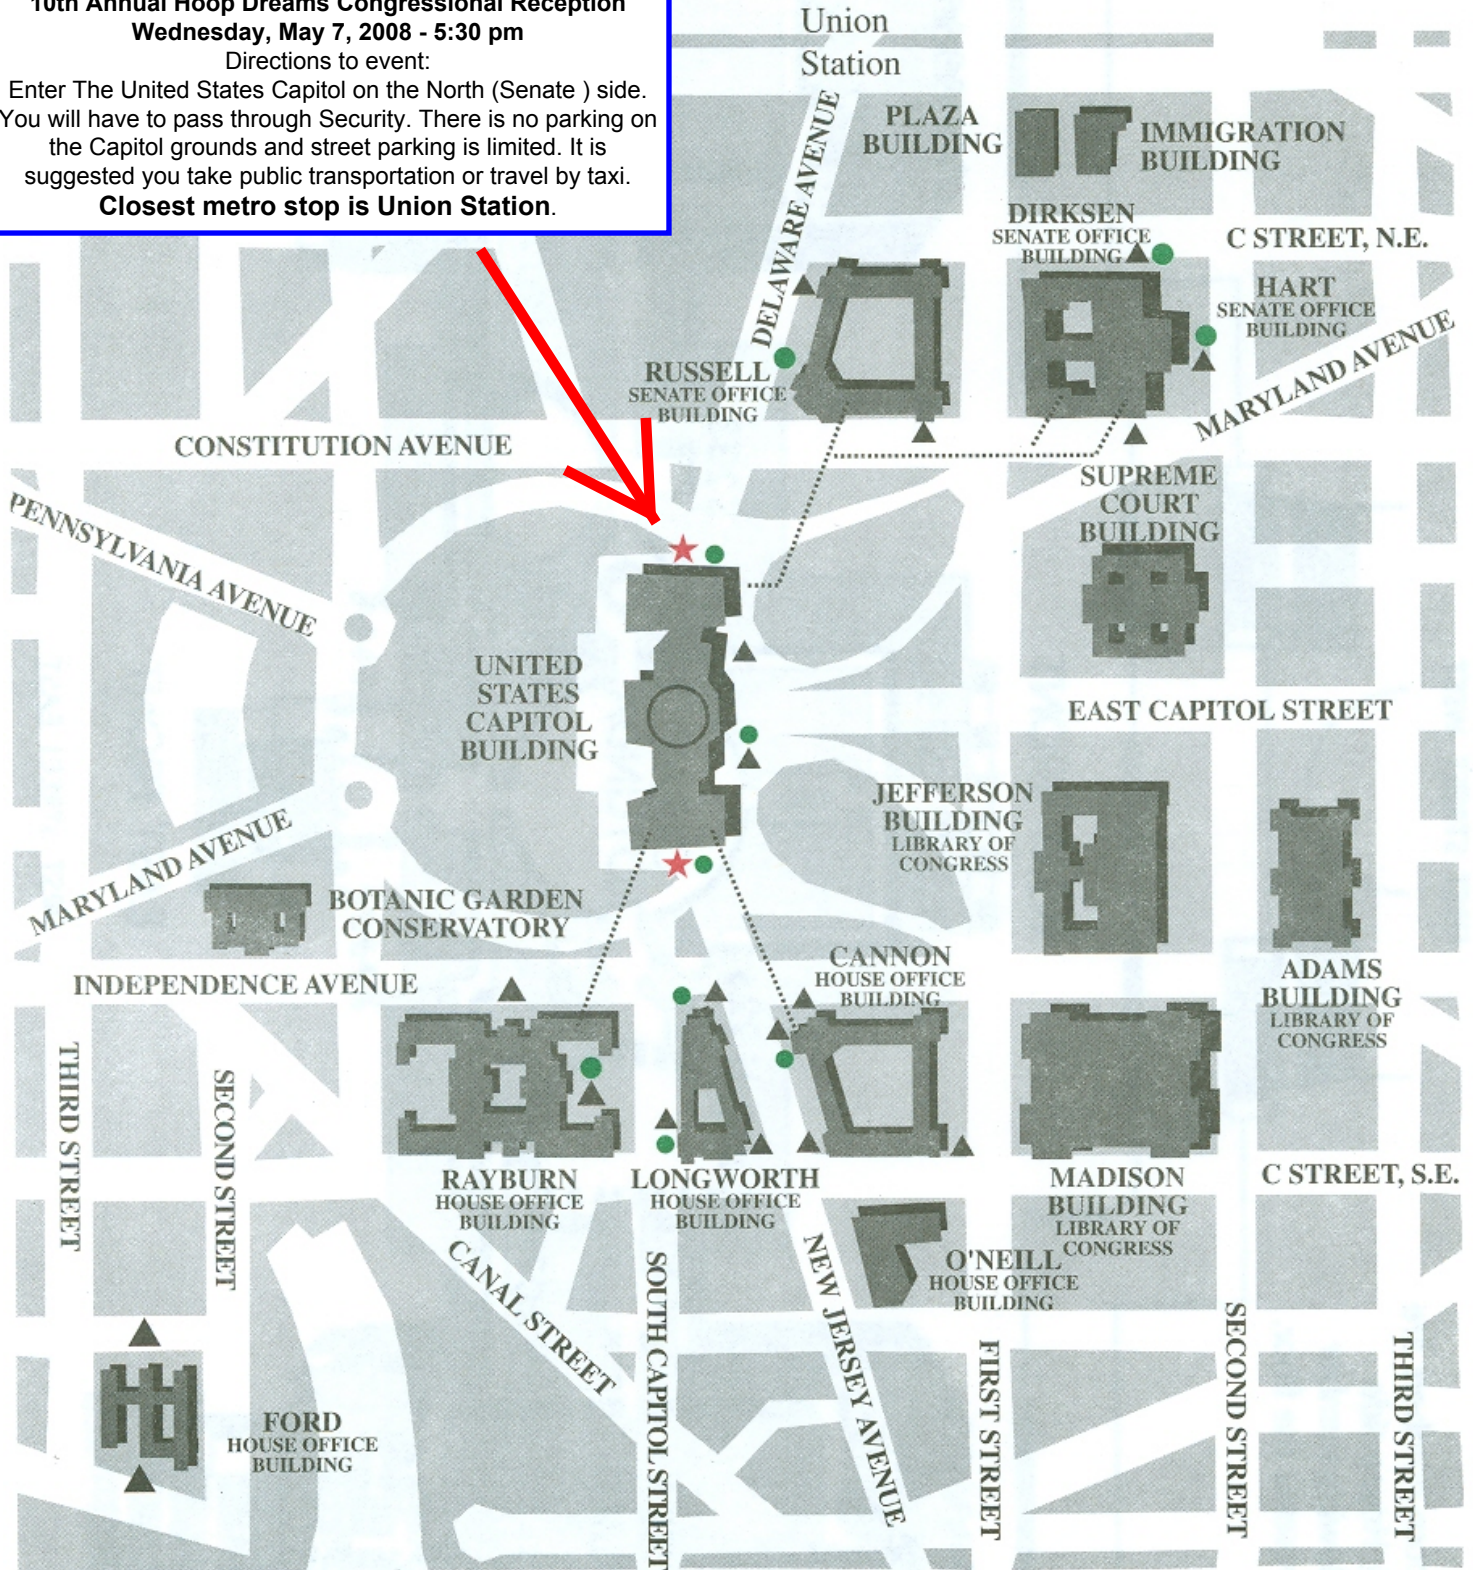

CAPITOL HILL

10th Annual Hoop Dreams Congressional Reception
Wednesday, May 7, 2008 - 5:30 pm

Directions to event:

Enter The United States Capitol on the North (Senate) side. You will have to pass through Security. There is no parking on the Capitol grounds and street parking is limited. It is suggested you take public transportation or travel by taxi.

Closest metro stop is Union Station.

- ▲ Visitor's Entrance to the Office Building
- ★ Entrances for Members, Staff, Accredited Press, Building Access Card Holders, and Visitors with Business Appointments only
- Barrier-Free Entrances for Handicapped